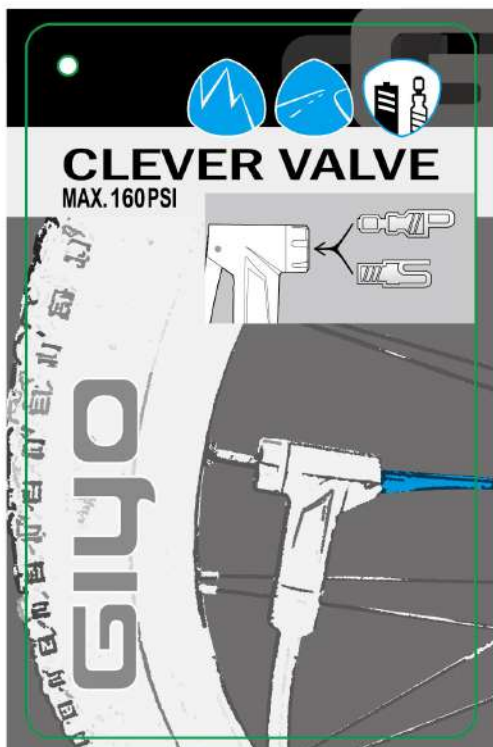

GIYO GF273E/GF273S/GF43PE/GF43PB 吊牌 規格:70 x 111mm

※刀模同(GF2325/53E/55E/55K/56E) 114/06/26

■ GF-273E max. 160 psi	■ GF-43PE 2" GAUGE max. 160 psi
■ GF-273S max. 160 psi	■ GF-43PB 2" GAUGE max. 160 psi

• 3" gauge
• Clever Valve: Automatically change for Presta and Schrader.

INSTRUCTION

▲ Clever Valve

(1) Insert pump head to tire valve.

(2) Flip up the lever to securely hold the valve, then inflate.

(3) After inflating desired pressure, unlock the lever and take the pump head off the tire.