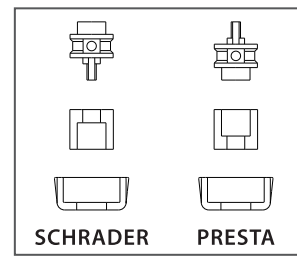

GTB-01 Tool pack

GFH-01C 6 in 1 Folding tool

• Hex 3/4/5/6mm/T25/Flat5

GT-03 Tire lever

GL-01 Glueless patches kit

• 6 pcs glueless patches (Ø25mm) &
1 pcs sand paper

GP-04S Pocket mini pump

max. 120 psi
• 7" Micro size

Instruction

Insert the valve into the pump head

Lift the lever up to lock the valve and inflate to the required pressure.

Press the lever down to unlock the valve and remove the pump from the tire.

Made in Taiwan