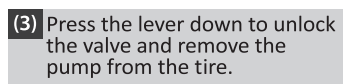

GTB-01 Tool pack

GFH-01C 6 in 1 Folding tool

• Hex 3/4/5/6mm/T25/Flat5

GT-03 Tire lever

GL-01 Glueless patches kit

• 6 pcs glueless patches (Ø25mm) &
1 pcs sand paper

GP-04S Pocket mini pump

max. 120 psi
• 7" Micro size

Instruction

Insert the valve into the pump head

Lift the lever up to lock the valve and inflate to the required pressure.

Press the lever down to unlock the valve and remove the pump from the tire.

Made in Taiwan