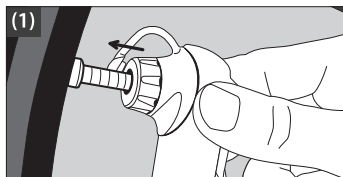

GTB-01 Tool pack

GFH-01C 6 in 1 Folding tool

• Hex 3/4/5/6mm/T25/Flat5

GT-03 Tire lever

GL-01 Glueless patches kit

• 6 pcs glueless patches (Ø25mm) &
1 pcs sand paper

GP-04S Pocket mini pump

max. 120 psi
• 7" Micro size

Instruction

Insert the valve into the pump head

Lift the lever up to lock the valve and inflate to the required pressure.

Press the lever down to unlock the valve and remove the pump from the tire.

Made in Taiwan