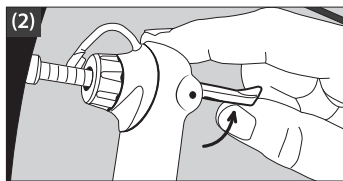

GTB-01 Tool pack

GFH-01C 6 in 1 Folding tool

• Hex 3/4/5/6mm/T25/Flat5

GT-03 Tire lever

GL-01 Glueless patches kit

• 6 pcs glueless patches (Ø25mm) &
1 pcs sand paper

GP-04S Pocket mini pump

max. 120 psi
• 7" Micro size

Instruction

Insert the valve into the pump head

Lift the lever up to lock the valve and inflate to the required pressure.

Press the lever down to unlock the valve and remove the pump from the tire.

Made in Taiwan