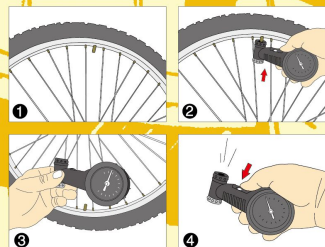

GIYO

GG-05
Air Supply

GIYO

GG-05
Air Supply

TIRE GAUGE-TWIN VALVE

FEATURE

- Fit for presta & schrader
- Max. read pressure 160 psi

Made in Taiwan

TIRE GAUGE-TWIN VALVE