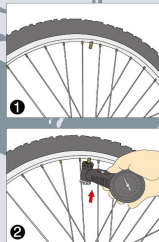

## DUAL FACE TIRE GAUGE

**GG-04**

Air Supply

### FEATURE

- Dual face for 100 psi & 300 psi
- Fit for presta & schrader
- Max. read pressure 300 psi
- For MTB and road bike

**GG-06**

Air Supply

### FEATURE

- Dual face for 50 psi & 150 psi
- Fit for presta & schrader
- For bicycle and vehicle

1

2

3

4

Made in Taiwan