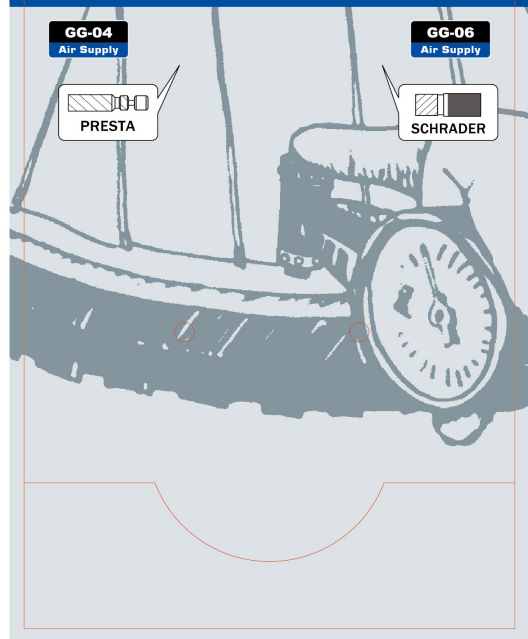

# GIYO

**GG-04**

Air Supply

PRESTA

**GG-06**

Air Supply

SCHRADER

## DUAL FACE TIRE GAUGE

**GG-04**

Air Supply

### FEATURE

- Dual face for 100 psi & 300 psi
- Fit for presta & schrader
- Max. read pressure 300 psi
- For MTB and road bike

**GG-06**

Air Supply

## DUAL FACE TIRE GAUGE