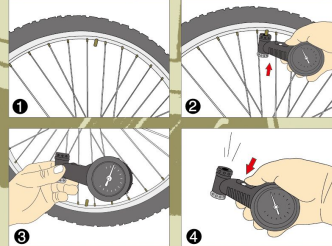

GIYO

GG-02
Air Supply

GIYO

GG-02
Air Supply

PRECISE DIAL GAUGE

FEATURE

- Fit both presta & schrader valve.
- Max. reading pressure 260 psi

Made in Taiwan