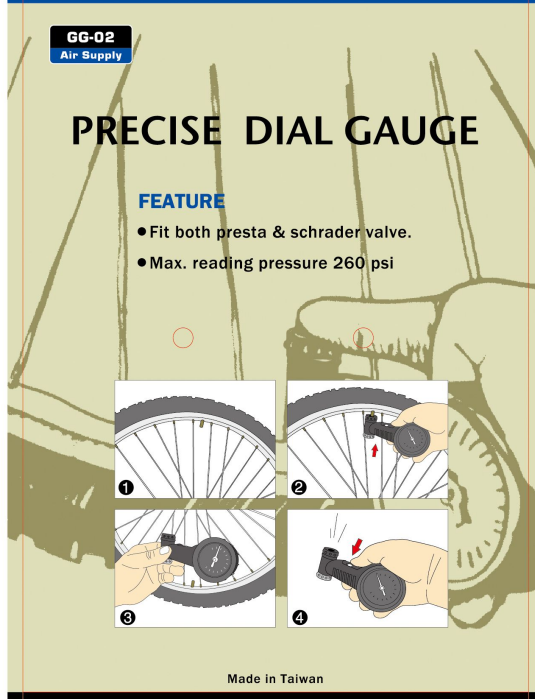

GIYO

GG-02
Air Supply

GIYO

GG-02
Air Supply

PRECISE DIAL GAUGE

FEATURE

- Fit both presta & schrader valve.
- Max. reading pressure 260 psi

Made in Taiwan