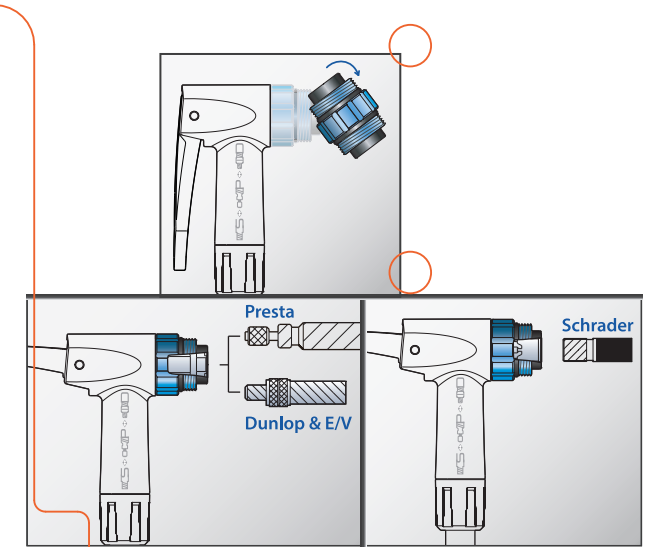

## SWIVEL DUAL FACE GAUGE TUBELESS FLOOR PUMP

# GIYO

500 X 180

## SWIVEL DUAL FACE GAUGE TUBELESS FLOOR PUMP

**GF-99T**  
max. 180/500 psi

- Top-mounted Dual-face gauge:
  - One side 2.5" gauge: 180 psi for TIRE «
  - Swivel to another side 2" gauge: for TANK «
  - Suggested to inflate tank to 500 psi then charging the tubeless tire
- Durable and high-end stainless braided hose
- Alum barrel
- Hi-polish alum Clever Twin-Valve for Schrader, Presta & Dunlop
- W/switchable little lever for Tubeless «
- Attach with Presta valve core tool •