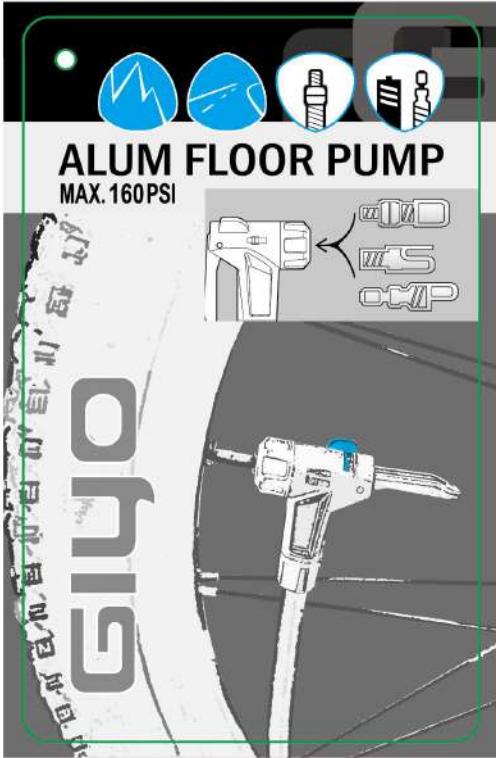

GIYO GF-57K 吊牌 規格:70 x 111mm

※刀模同(GF2325/53E/55E/55K/56E) 111/05/05

GF-57K 2.5" GAUGE
max. 160 psi

- Clever Valve with Dunlop function
- Lever switch to choose
 - Clever Valve mode: Automatically change for Presta and Schrader.
 - Dunlop mode: Only for Dunlop Valve.

INSTRUCTION

▲ Clever Valve

- (1) Choose required valve.
- (2) Insert pump head to tire valve.
- (3) Flip up the lever to securely hold the valve, then inflate.
- (4) After inflating desired pressure, unlock the lever and take the pump head off the tire.